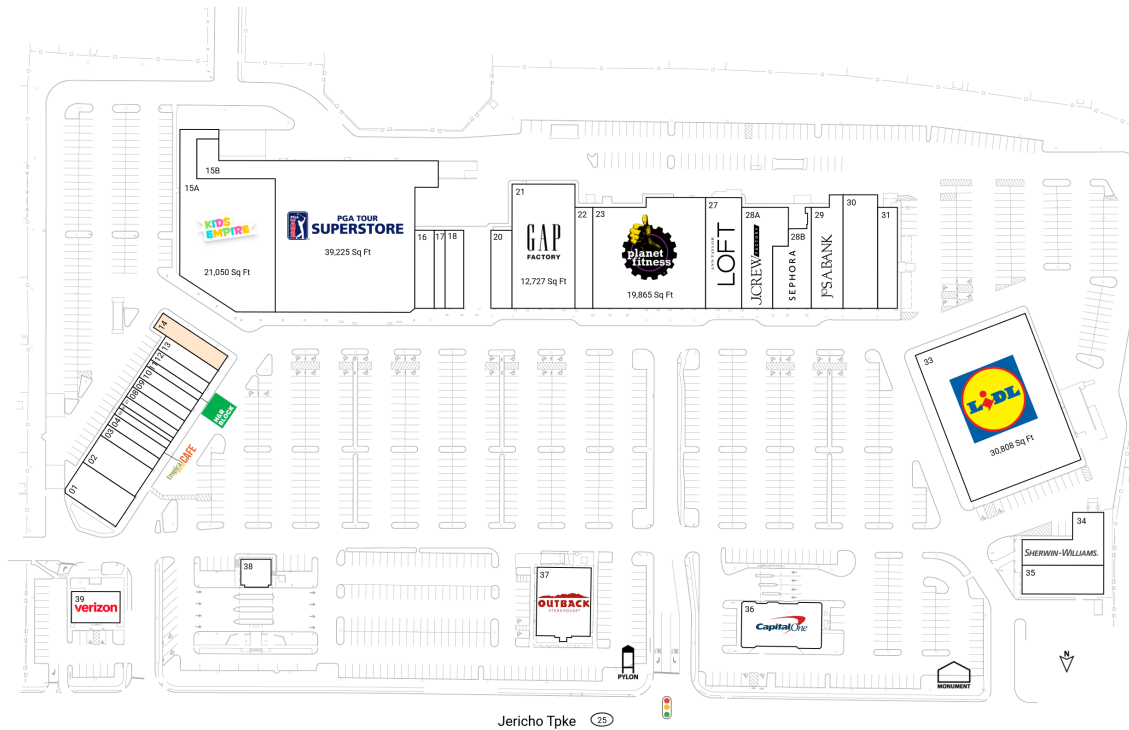

# Mayfair Shopping Center

10-2020 Jericho Turnpike | Commack, NY 11725

Suffolk New York-Newark-Jersey City, NY-NJ 221,010 Sq Ft

40.8441, -73.2725

## Available Spaces

14 2,000 Sq Ft

## Current Tenants

Space size listed in square feet

01	Meet Izakaya Ramen Bar	3,749	17	Original Brooklyn Pizza	1,400
02	Bagel Toastery	3,320	18	M Nail and Lash Bar	5,910
03	Champions Martial Arts	1,320	20	Music & Art Center	2,500
04	Tropical Smoothie Cafe	1,280	21	Gap Factory Store	12,727
05	Queen Bee Nails	800	22	My Gym Children's Fitness Cent	2,971
06	Exel Shoe Repair, Inc.	500	23	Planet Fitness	19,865
07	Special Touch Cleaners	890	27	LOFT	5,700
08	D'Ore Jewelers NY, Inc	1,200	28A	J.Crew Factory	6,897
09	Mimi's Coffee & Bubble Tea	1,200	28B	Sephora	4,786
10	Mr. Cheapo's Record Exchange	1,360	29	Jos. A. Bank Clothiers	5,064
11	H&R Block	800	30	JBBQ Wok & Dumpling	6,507
12	The Crushed Olive	1,280	31	Prato 850	3,380
13	Mayfair Barber	960	33	Lidl	30,808
15A	Kids Empire	21,050	34	Sherwin-Williams	4,975
15B	PGA Tour Superstore	39,225	35	New Commack Liquors	3,894
16	Northwell Go Health	2,500	36	Capital One	5,500
			37	Outback Steakhouse	6,192
			38	M&T Bank	6,000
			39	Verizon Wireless	2,500